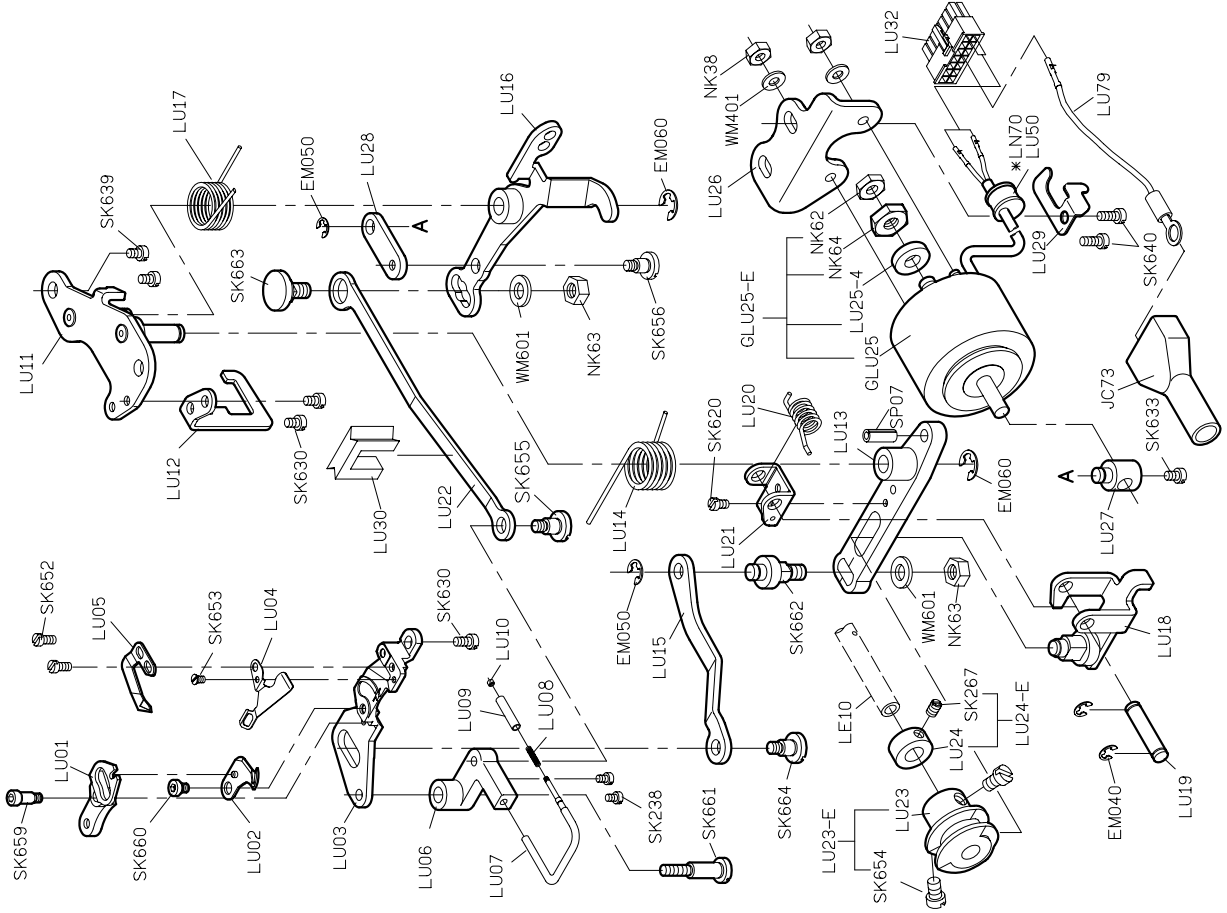

PARTS LIST FOR LE GROUP From the library of: **Diamond Needle Co** **PARTS LIST FOR LG GROUP**

PARTS LIST FOR LH GROUP

PARTS LIST FOR LL GROUP

PARTS LIST FOR LU (1) GROUP

PARTS LIST FOR LU (2) GROUP

LY01

LY02

YM04*2

LY05*2

YM102*2

LY30

LY31

LY21-A

YM103*2

G3XX*2